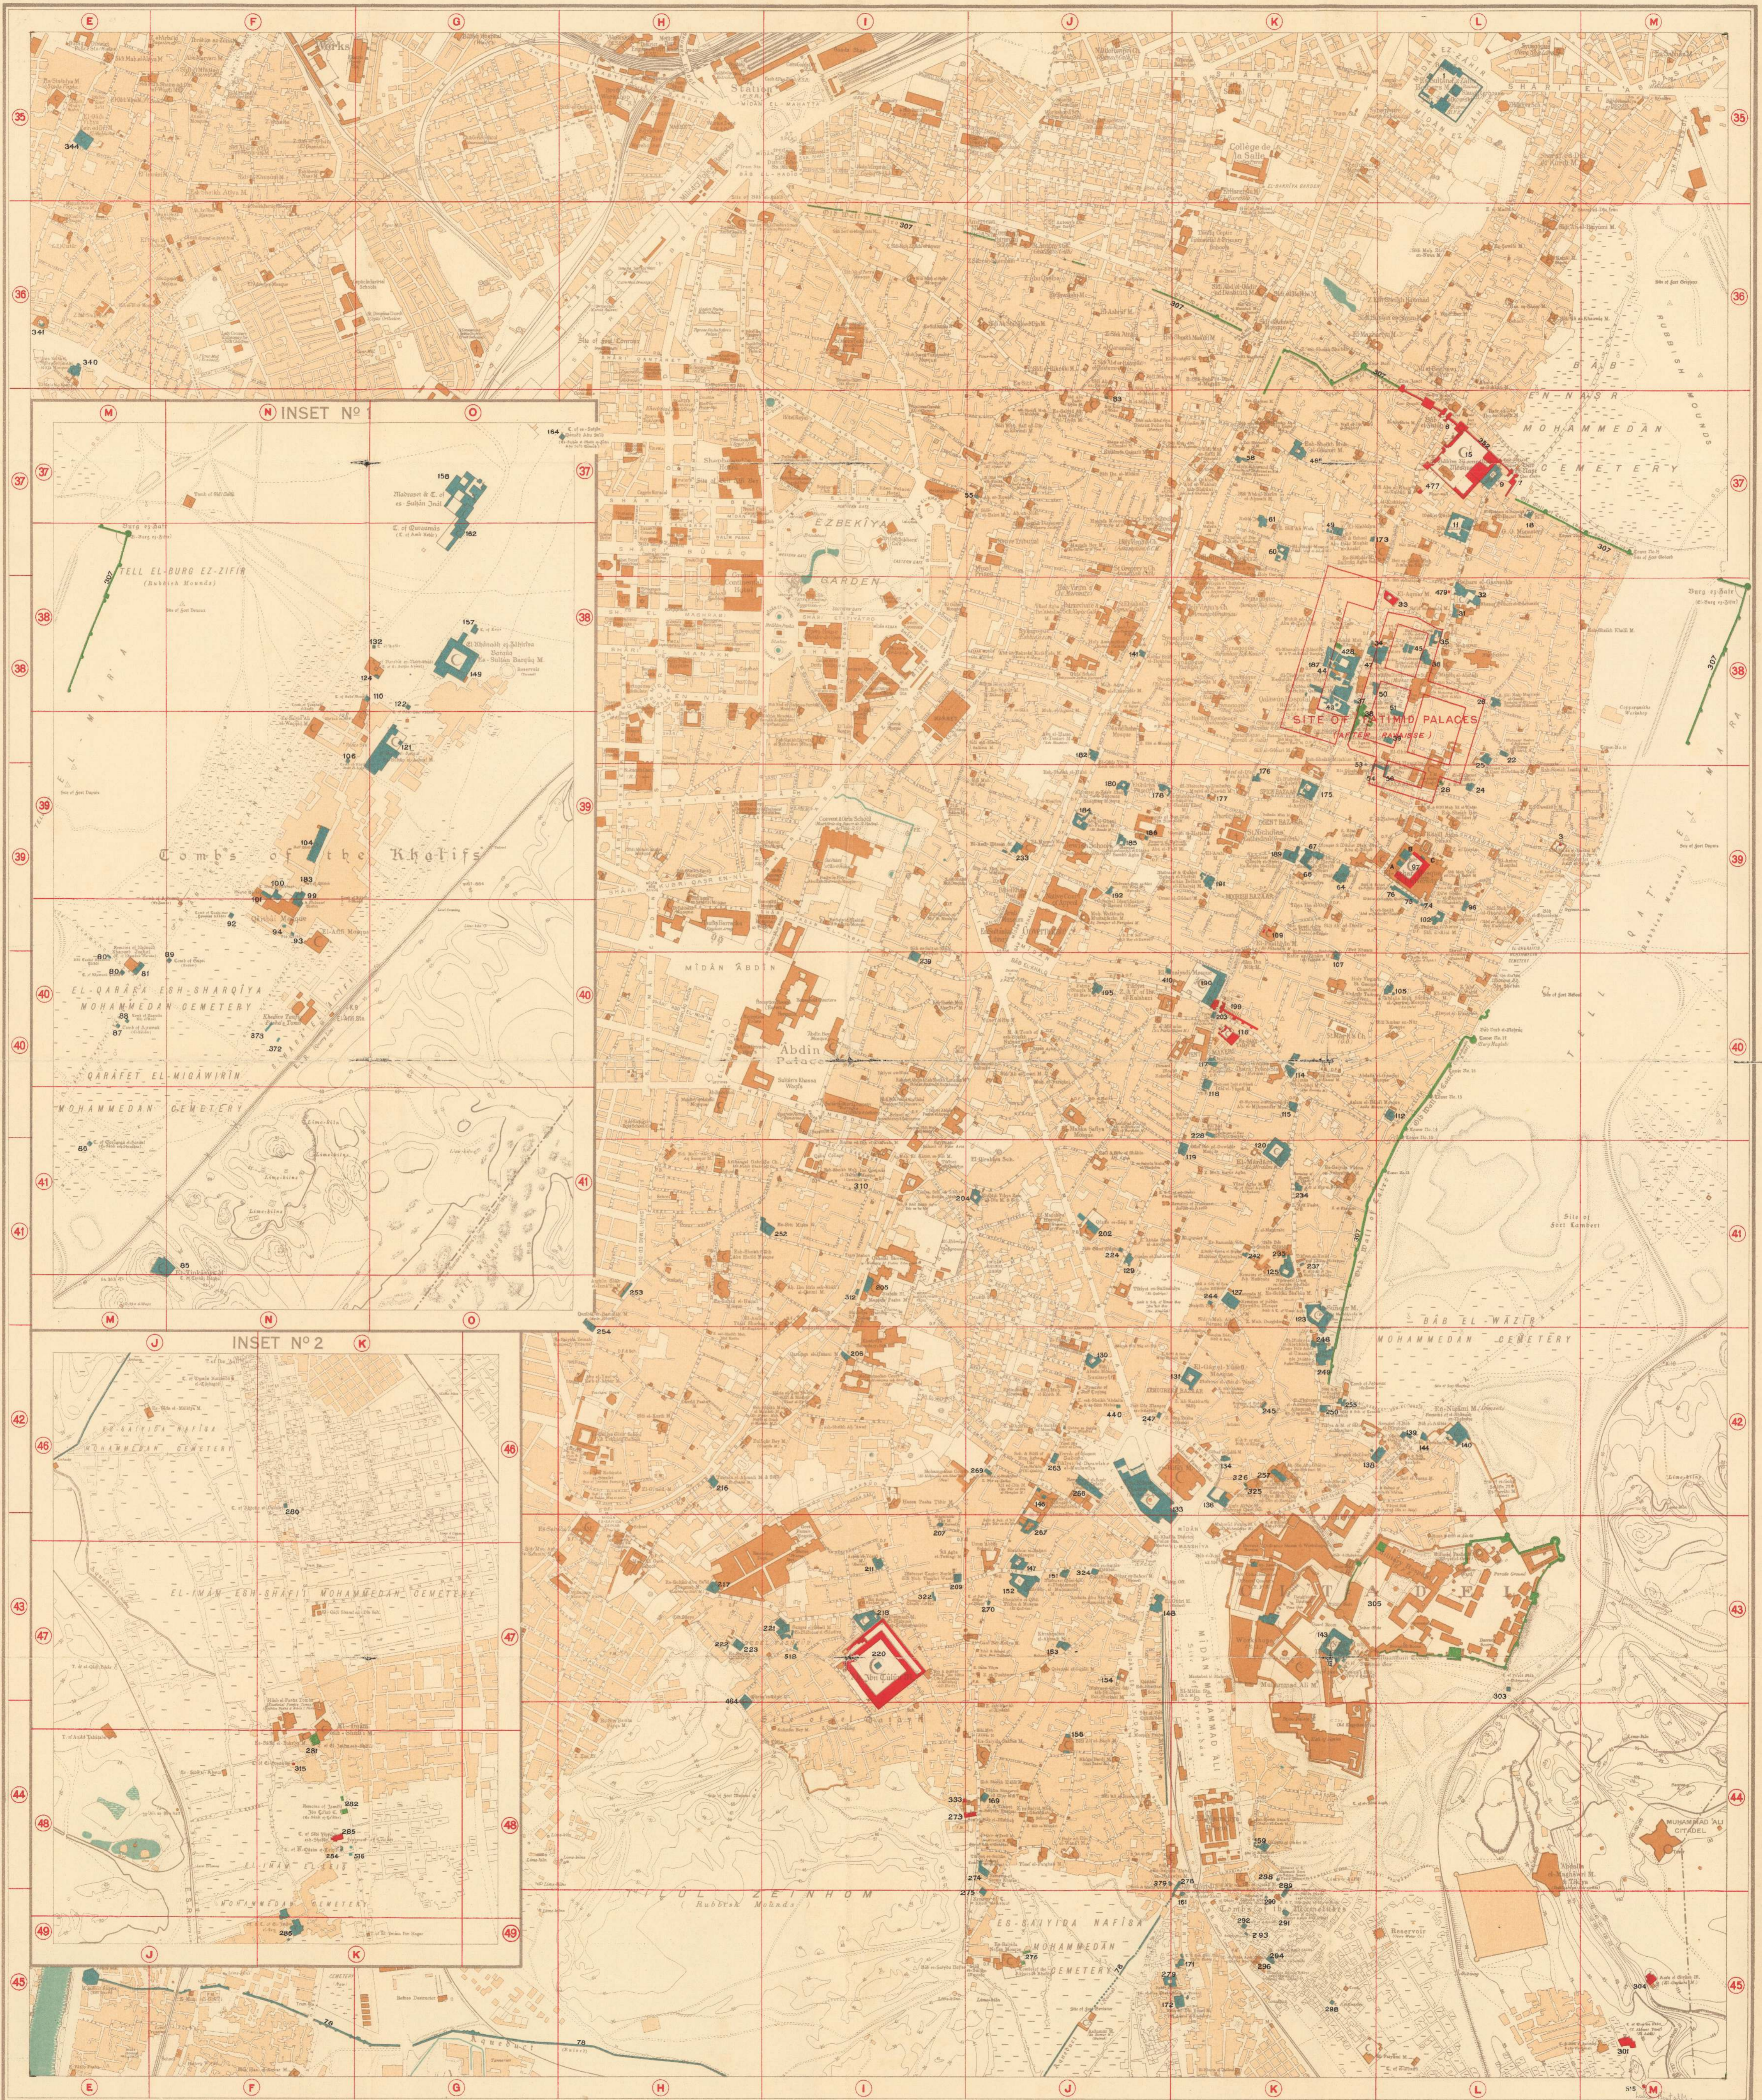

MAP OF CAIRO SHOWING MOHAMMEDAN MONUMENTS

SCALE 1:5,000

Survey of Egypt (23/24)

Fatimid and Pre-Fatimid Monuments ..... ■
Ayyubid Monuments ..... ■
Mamluke Monuments ..... ■

Scale 1:5000
Meters 0 100 200 300 400 500